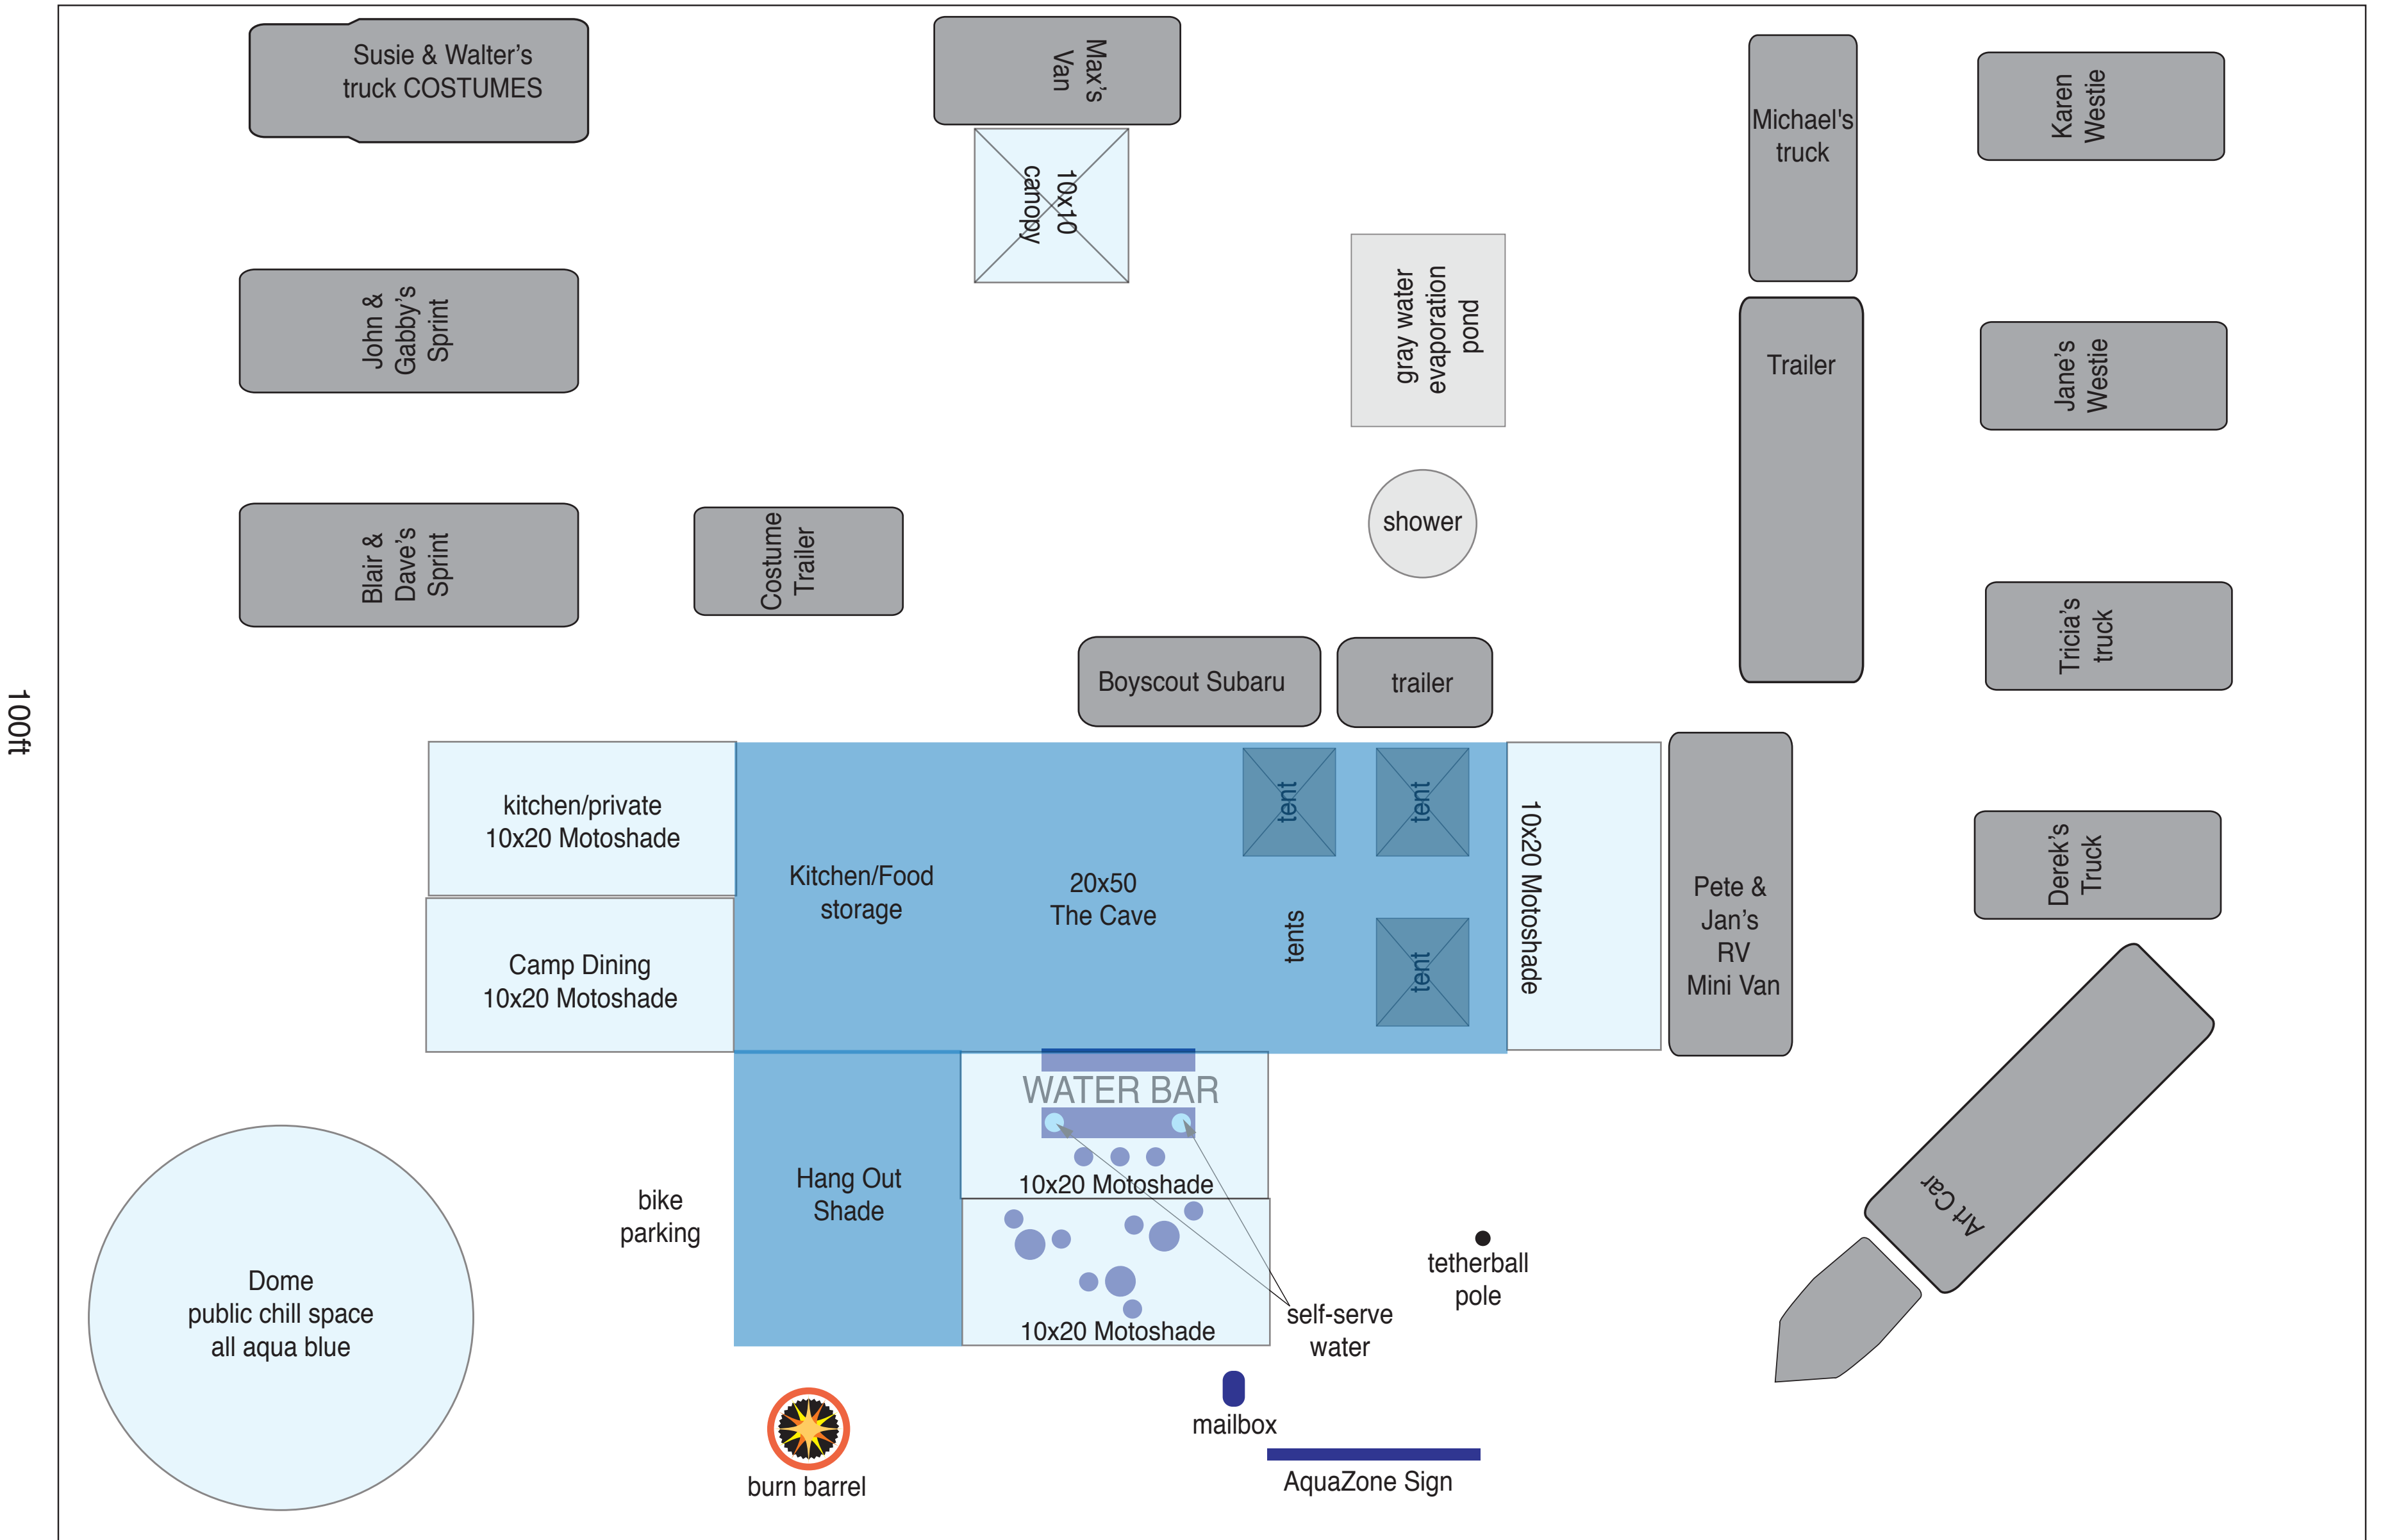

AquaZone Aqua Love Water Bar Camp

Andy Stevko • www.smartloftstudio.com/aquazone -- updated 4/28/10

100ft

150ft

1' = 1/8"